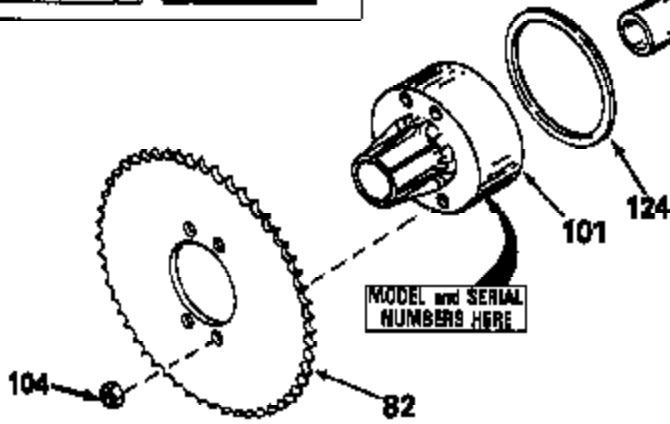

JOIST

SICHER IST DAS:
DAS ORIGINAL

47	48
47A	48A
47B	48B
47C	48C
47D	48D
47E	48E
47H	48H
47L	48L

47M	48M
47P	48P
47R	48R
47V	48V
47W	48W
47X	48X

Ref #	Part Number	Qty	Description
13	778067		Gear, Bevel (16 teeth)
14	778068		Gear, Pinion (16 teeth)
17	786040		Pin, Drive
26	792018		Ring, Retaining
31	780001		Washer (3/4" ID x 1-1/2" OD x 1/16" t hick)
31A	780096		Washer, Thrust
47H	774346		Axle (8-17/32" long)
48H	774347		Axle (18-13/32" long)
82	786043		Sprocket. No Teeth 54. O.D. 8.823
82	786051		Sprocket. No Teeth 60. O.D. 9.841
82	786070		Sprocket. No Teeth 48. O.D. 7.920
82	786041A		Sprocket. No Teeth 45. O.D. 7.389
82	786042	100-176	Sprocket. No Teeth 40. O.D. 6.650
90	788067B	Peerless	Grease (32 oz. bottle Bentonite greas e)
101	774344		Differential Carrier Hsg (Incl. 137)
102	774345		Differential Carrier Hsg (Incl. 139)
103	792041		Screw, 5/16-18 x 3-3/4"
104A	792061		Washer, Flat, 5/16"
104	792042		Nut, Lock, 5/16-18 (Use as required)
137	780077		Bushing (3/4" ID x 1-1/16" OD x 2-1/1 6" long)
139	780077		Bushing (3/4 ID x 1-1/16" OD x 2-1/16 " long)