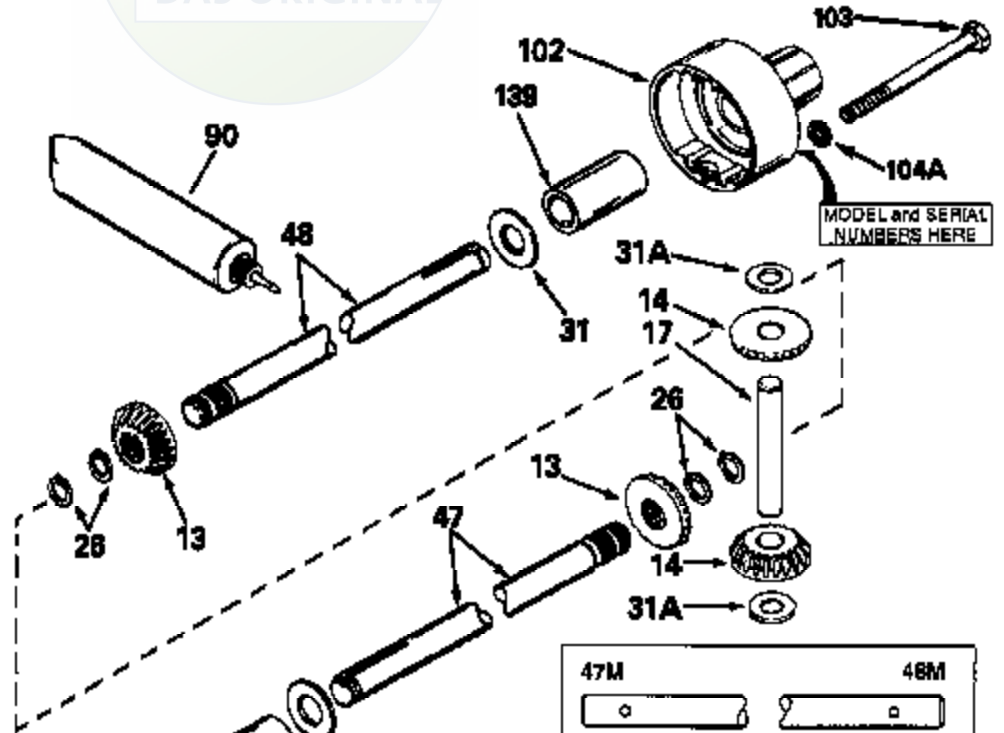

JOIST

SICHER IST DAS:
DAS ORIGINAL

47	48
47A	48A
47B	48B
47C	48C
47D	48D
47E	48E
47H	48H
47L	48L

47M	48M
47P	48P
47R	48R
47V	48V
47W	48W
47X	48X

Ref #	Part Number	Qty	Description
13	778067		Gear, Bevel (16 teeth)
14	778068		Gear, Pinion (16 teeth)
17	786040		Pin, Drive
26	792018		Ring, Retaining
31	780001		Washer (3/4" ID x 1-1/2" OD x 1/16" t hick)
31A	780096		Washer, Thrust
47H	774346		Axle (8-17/32" long)
48H	774347		Axle (18-13/32" long)
82	786043		Sprocket. No Teeth 54. O.D. 8.823
82	786051		Sprocket. No Teeth 60. O.D. 9.841
82	786070		Sprocket. No Teeth 48. O.D. 7.920
82	786041A		Sprocket. No Teeth 45. O.D. 7.389
82	786042	100-176	Sprocket. No Teeth 40. O.D. 6.650
90	788067B	Peerless	Grease (32 oz. bottle Bentonite greas e)
101	774344		Differential Carrier Hsg (Incl. 137)
102	774345		Differential Carrier Hsg (Incl. 139)
103	792041		Screw, 5/16-18 x 3-3/4"
104A	792061		Washer, Flat, 5/16"
104	792042		Nut, Lock, 5/16-18 (Use as required)
137	780077		Bushing (3/4" ID x 1-1/16" OD x 2-1/1 6" long)
139	780077		Bushing (3/4 ID x 1-1/16" OD x 2-1/16 " long)